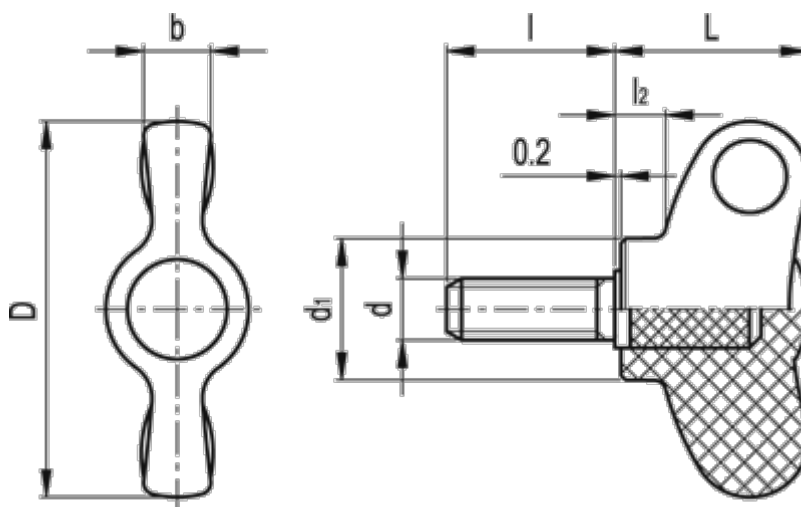

Article number: 2302008611
Description: E+G Wing nut
CWN.32 p-M6x10

Measures

b	= 6.0
D	= 32
d1	= 12.0
d 6g	= M6
G	= 8
l	= 10
L	= 16.5
l2	= 3.5